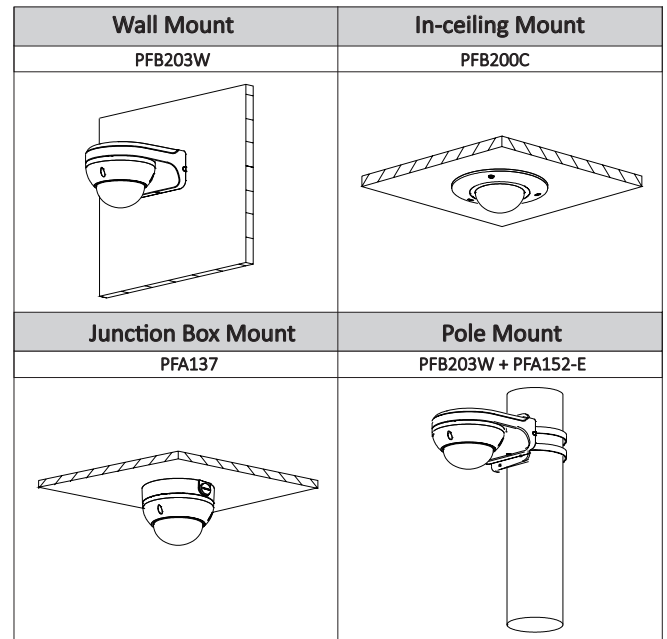

**Accessories**

Optional:

PFA137  
Mount Adapter

DC12V/2A  
Power Adapter

PFB203W  
Wall Mount

PFA152-E  
Pole Mount

PFB200C  
Ceiling Mount

**Dimensions (mm)**